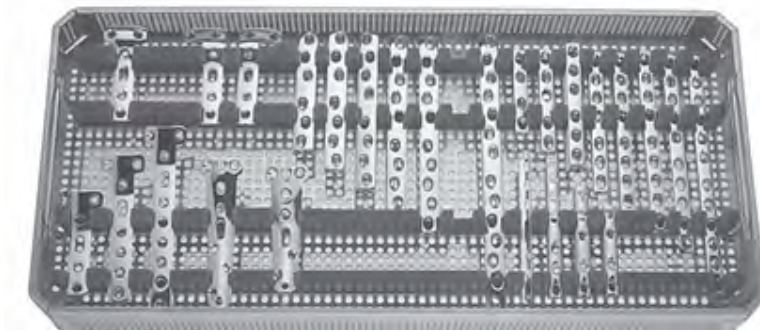

LARGE FRAGMENT

Plate Set 4.5 mm

Part No. 6997-0-0043

Contents:

Part No.	Description	Quantity
6012-0-6004	4.5 mm Narrow Compression Plate 4 holes	2
6012-0-6005	4.5 mm Narrow Compression Plate 5 holes	2
6012-0-6006	4.5 mm Narrow Compression Plate 6 holes	4
6012-0-6007	4.5 mm Narrow Compression Plate 7 holes	2
6012-0-6008	4.5 mm Narrow Compression Plate 8 holes	2
6012-0-6009	4.5 mm Narrow Compression Plate 9 holes	2
6012-0-6010	4.5 mm Narrow Compression Plate 10 holes	1
6012-0-6012	4.5 mm Narrow Compression Plate 12 holes	1
6013-0-6006	4.5 mm Broad Compression Plate 6 holes	2
6013-0-6007	4.5 mm Broad Compression Plate 7 holes	2
6013-0-6008	4.5 mm Broad Compression Plate 8 holes	2
6013-0-6009	4.5 mm Broad Compression Plate 9 holes	1
6013-0-6010	4.5 mm Broad Compression Plate 10 holes	1
6013-0-6012	4.5 mm Broad Compression Plate 12 holes	1

continued on Page 2

LARGE FRAGMENT

Plate Set 4.5 mm

Part No. 6997-0-0043

Contents:

Part No.	Description	Quantity
6013-0-6014	4.5 mm Broad Compression Plate 14 holes	1
6014-0-6004	Semi Tubular Plate 4 holes	2
6014-0-6005	Semi Tubular Plate 5 holes	2
6014-0-6006	Semi Tubular Plate 6 holes	2
6014-0-6007	Semi Tubular Plate 7 holes	2
6015-0-6004	Large T-Plate 4 holes	1
6015-0-6006	Large T-Plate 6 holes	1
6015-0-6008	Large T-Plate 8 holes	1
6016-0-6004	Large T-Buttress Plate 4 holes	1
6017-0-6004	L-Buttress Plate, left, 4 holes	1
6018-0-6004	L-Buttress Plate, right, 4 holes	1
6021-0-6005	Spoon Plate 5 holes	1
6021-0-6006	Spoon Plate 6 holes	1
6999-0-0237	Tray Plates	1